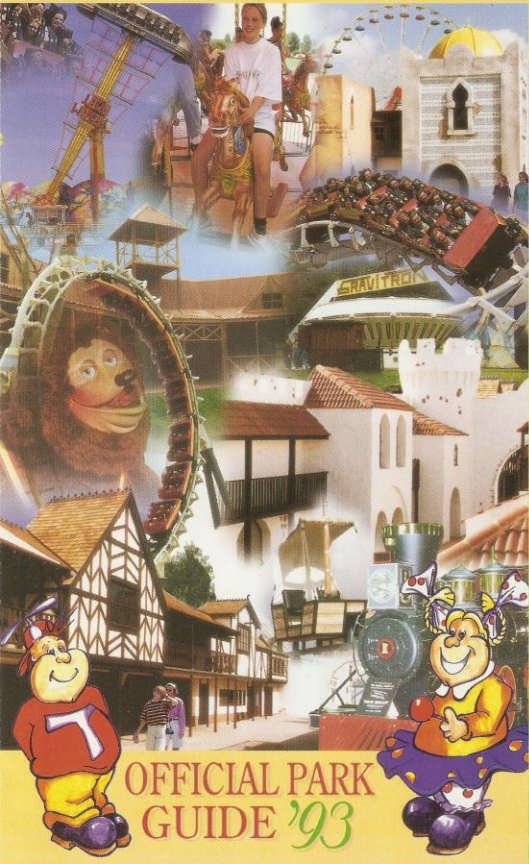

PLEASURE ISLAND

THEME PARK

SEAFRONT · CLEETHORPES

OFFICIAL PARK GUIDE '93

for the...

Experience of a lifetime!!

+ 6 Great Shows

	GREEN SHOW DAY	YELLOW SHOW DAY	RED SHOW DAY
The Big Top Circus	11.30, 1.30, 3.00, 4.15	11.30, 1.30, 3.00, 4.00, 5.15	11.30, 1.30, 3.00, 4.00, 5.15
Magic Water Theatre	11.00, 12.00, 1.00, 2.00, 3.00, 4.00	10.30, 11.00, 11.30, 12.00, 1.00, 1.30, 2.00, 2.30, 3.00, 3.30, 4.00, 4.30	10.30, 11.00, 11.30, 12.00, 1.00, 1.30, 2.00, 2.30, 3.00, 3.30, 4.00, 4.30, 5.00, 5.30
The Sealion Show	11.00, 12.30, 2.00, 3.30	11.00, 12.30, 2.00, 3.30	11.00, 12.30, 2.00, 3.30, 5.00
The Parrot Show	11.30, 1.30, 3.00, 4.00	11.30, 12.30, 1.30, 2.30, 3.30, 4.30	11.30, 12.30, 1.30, 2.30, 3.30, 5.00
Cine 2000	11.00, 12.00, 1.00, 2.30, 3.30, 4.30	11.00, 11.30, 12.00, 12.30, 1.00, 2.00, 2.30, 3.00, 3.30, 4.00, 4.30	11.00, 11.30, 12.00, 12.30, 1.00, 2.00, 2.30, 3.00, 3.30, 4.00, 4.30, 5.00, 5.30
The New Billy Bob's Rock-a-fire explosion Show	10.30, 11.30, 12.30, 2.00, 3.00, 4.00	10.30, 11.00, 11.30, 12.00, 1.00, 1.30, 2.00, 2.30, 3.00, 3.30, 4.00, 4.30	1.00, 1.30, 2.00, 2.30, 3.00, 3.30, 4.00, 4.30, 5.00, 5.30

SPAIN

- TINKABOO SWEET FACTORY WATER RIDE
- TINKABOO SWEET SHOP
- CYCLE MONORAIL STATION
- PARROT SHOW
- ENTRANCE TO FOOD COURT
- ARCADES
- GIFT SHOP

Kiddies Kingdom

- LADYBIRD RIDE
- BOUNTY PIRATE BOAT
- MAJOR ORBIT RIDE
- CONCORDE JETS RIDE
- DREAMY DRAGON
- LARGE QUADS
- MINI QUADS
- ADVENTURE RAILWAY
- PARATROOPER
- MONORAIL STATION
- CLOWN SLIDE

WHITE KNUCKLE VALLEY

- BOOMERANG
- GO-GATER
- ASTRA SLIDE
- GIANT WHEEL
- GRAVITRON
- TRI-STAR

- GRAND RAILWAY STATION
- FOUR MAN BOB ROLLER COASTER

Old England

- INDOOR FAIRGROUND
- ARCADES
- GALLOPER RIDE
- BILLY BOB SHOW
- FOUNTAIN
- FOOD KIOSK
- GIFT SHOP
- FOOD COURT ENTRANCE
- TOILETS
- TICKET SALES
- CUSTOMER RELATIONS
- FIRST AID